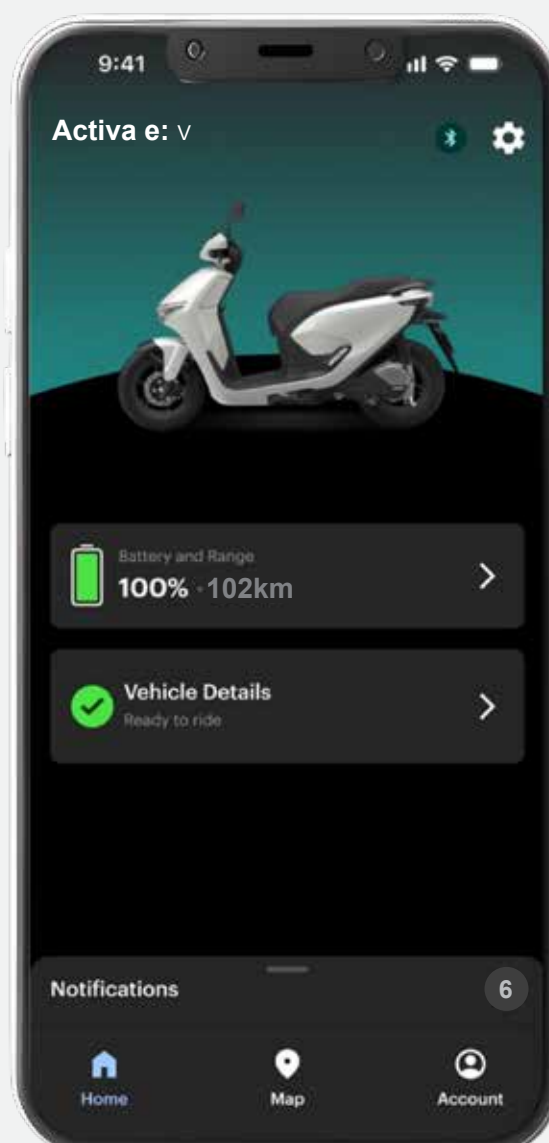

» **Honda e: SWAP** takes care of battery maintenance, so you don't have to.

Honda
RoadSync Duo[®]

Activa e: Honda RoadSync Duo[®] App Stay Connected, Ride Effortlessly

The Activa e: Honda RoadSync Duo[®] App unites your smartphone and Activa e: for a seamlessly connected ride.

 **Navigate***

Easily find your way with reliable navigation.

 **Initiate Calls***

Enjoy the seamless connectivity on the go, all the while your full focus stays on the ride.

 **Control Music***

Play and manage your music effortlessly at your fingertips.

 **Swapping Stations**
Locate your nearest e: SWAP Stations.

 **Reminders***
Get maintenance reminders & vehicle diagnostics.

* This feature is available in the Activa e: Honda RoadSync Duo[®] variant only